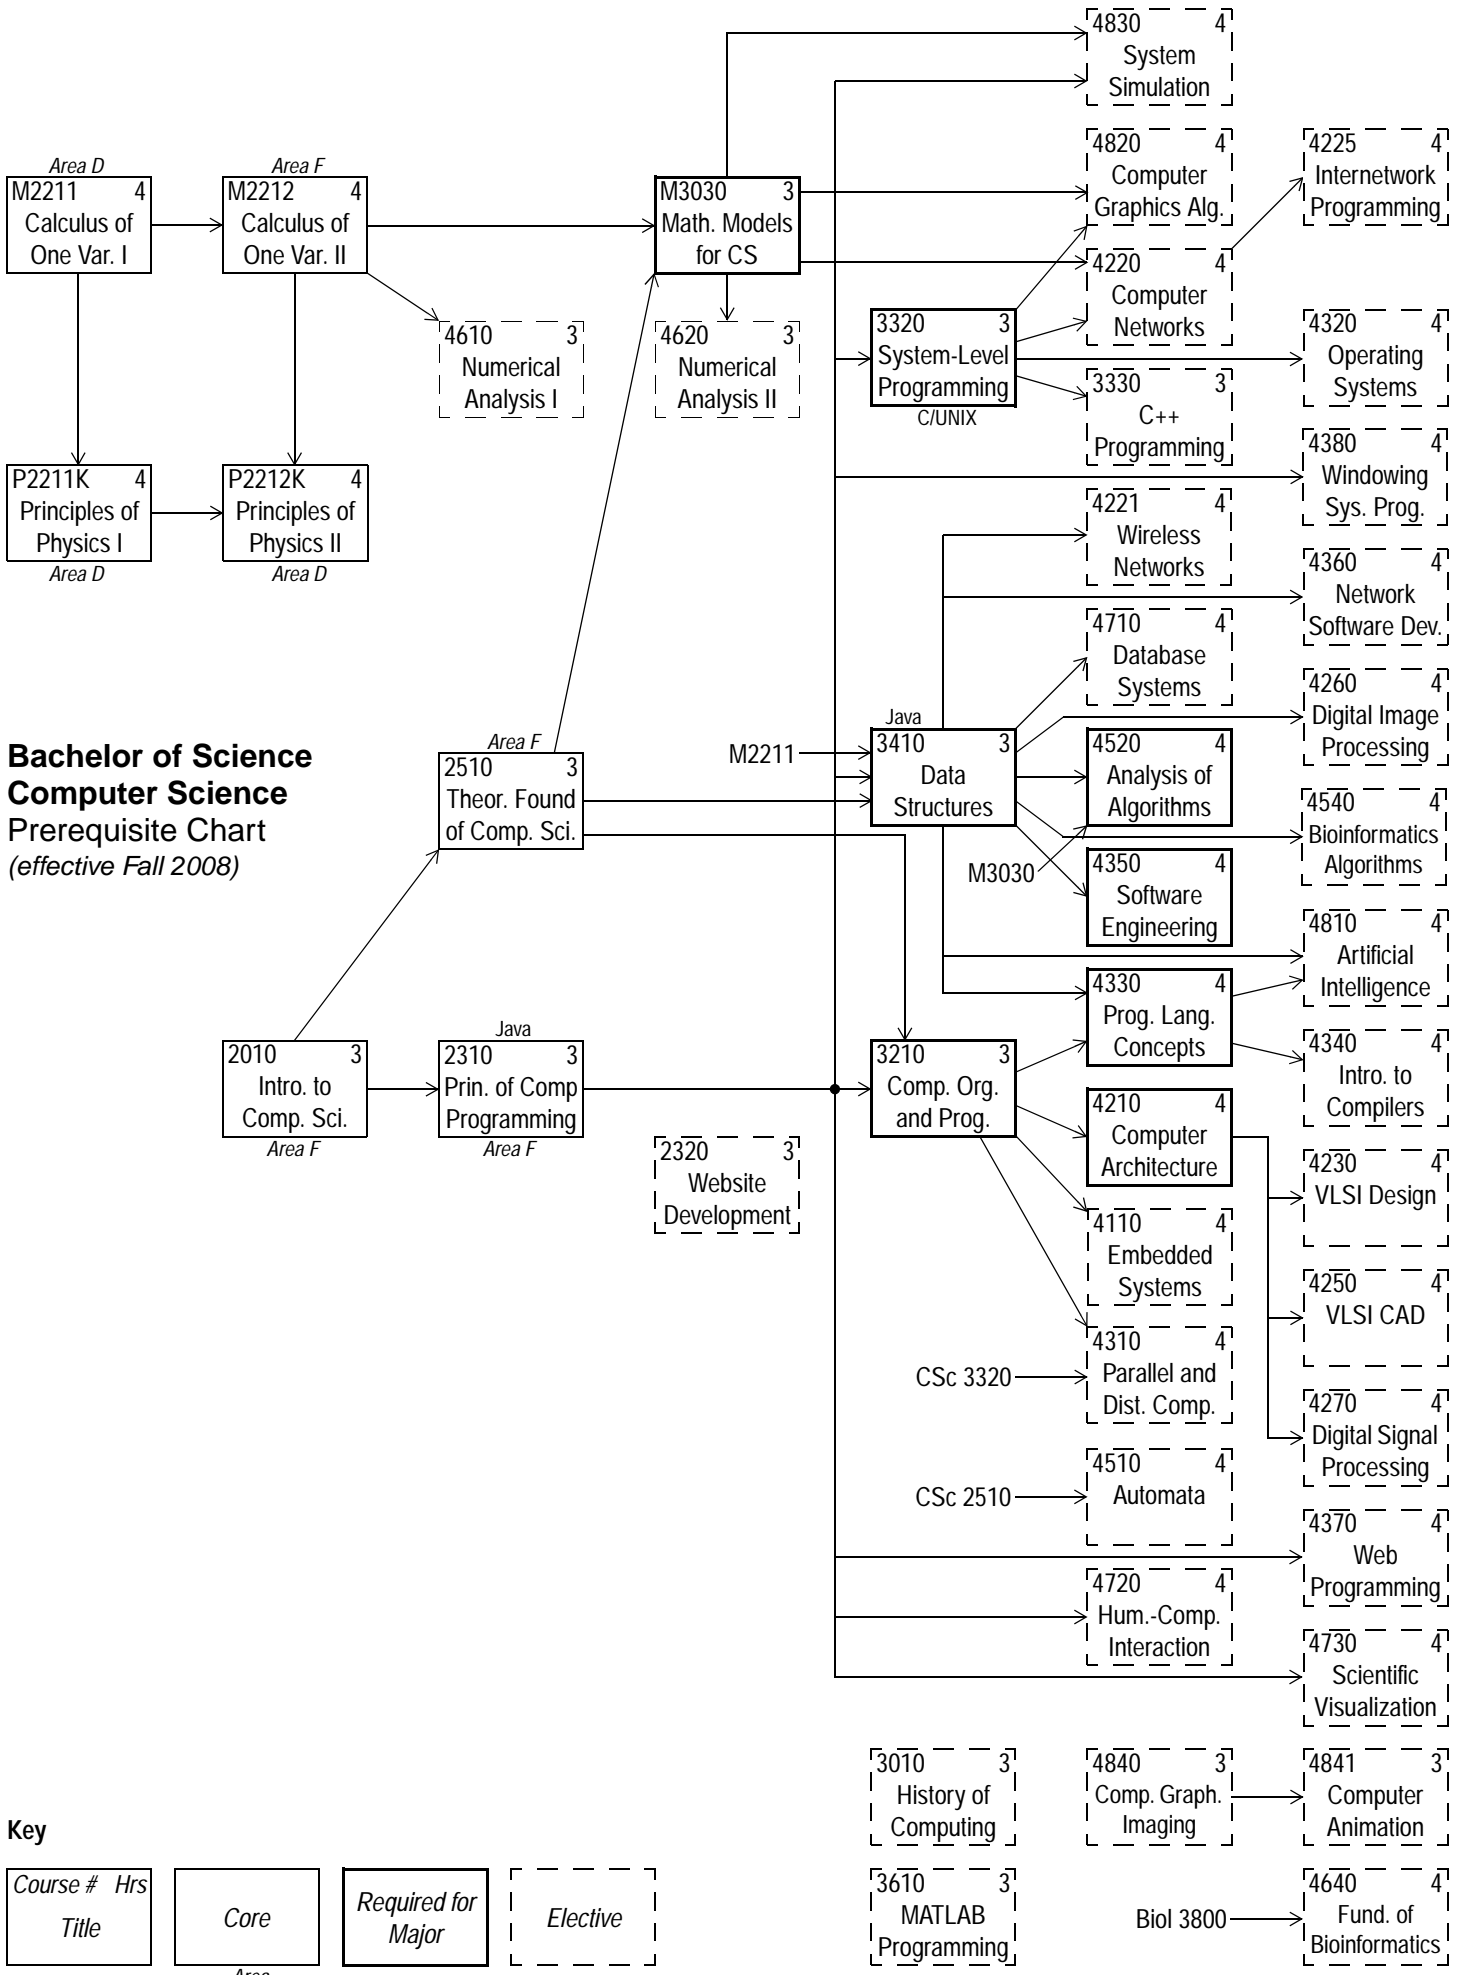

**Bachelor of Science
Computer Science
Prerequisite Chart**
(effective Fall 2008)

Key

Course # Hrs Title	Core	Required for Major	Elective
	Area		